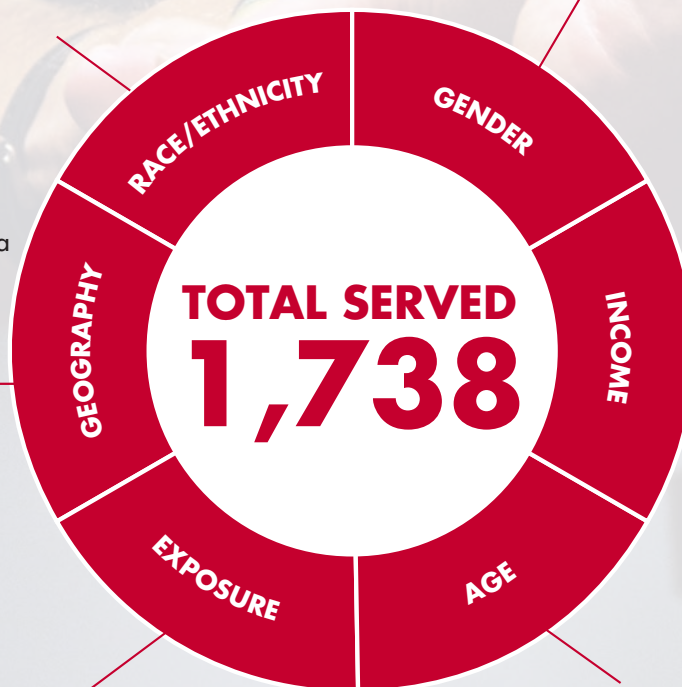

I invite you to come along with Aliveness as our journey continues to unfold.

With gratitude,

Amy Moser, Executive Director

Who We Help

- | | | |
|-----------------------------|----------------------------------|-----------------------|
| 58% Caucasian | 4% Native American | 26% Women |
| 30% African American | 2% Multi-racial | 73% Men |
| 9% Latino | 1% Asian/Pacific Islander | 1% Transgender |
| 6% African born | | |

- 88%** Greater Metro Area
12% Greater MN

- 67%** below Federal Poverty
28% below 300% Federal Poverty
5% above Federal Poverty

- | | | | |
|-------------------------|-------------------|--------------------|--------------------|
| 8% IDU | 4% Other | 1% under 19 | 57% 35-54 |
| 30% Heterosexual | 6% Unknown | 16% 20-34 | 26% over 55 |
| 50% MSM | | | |